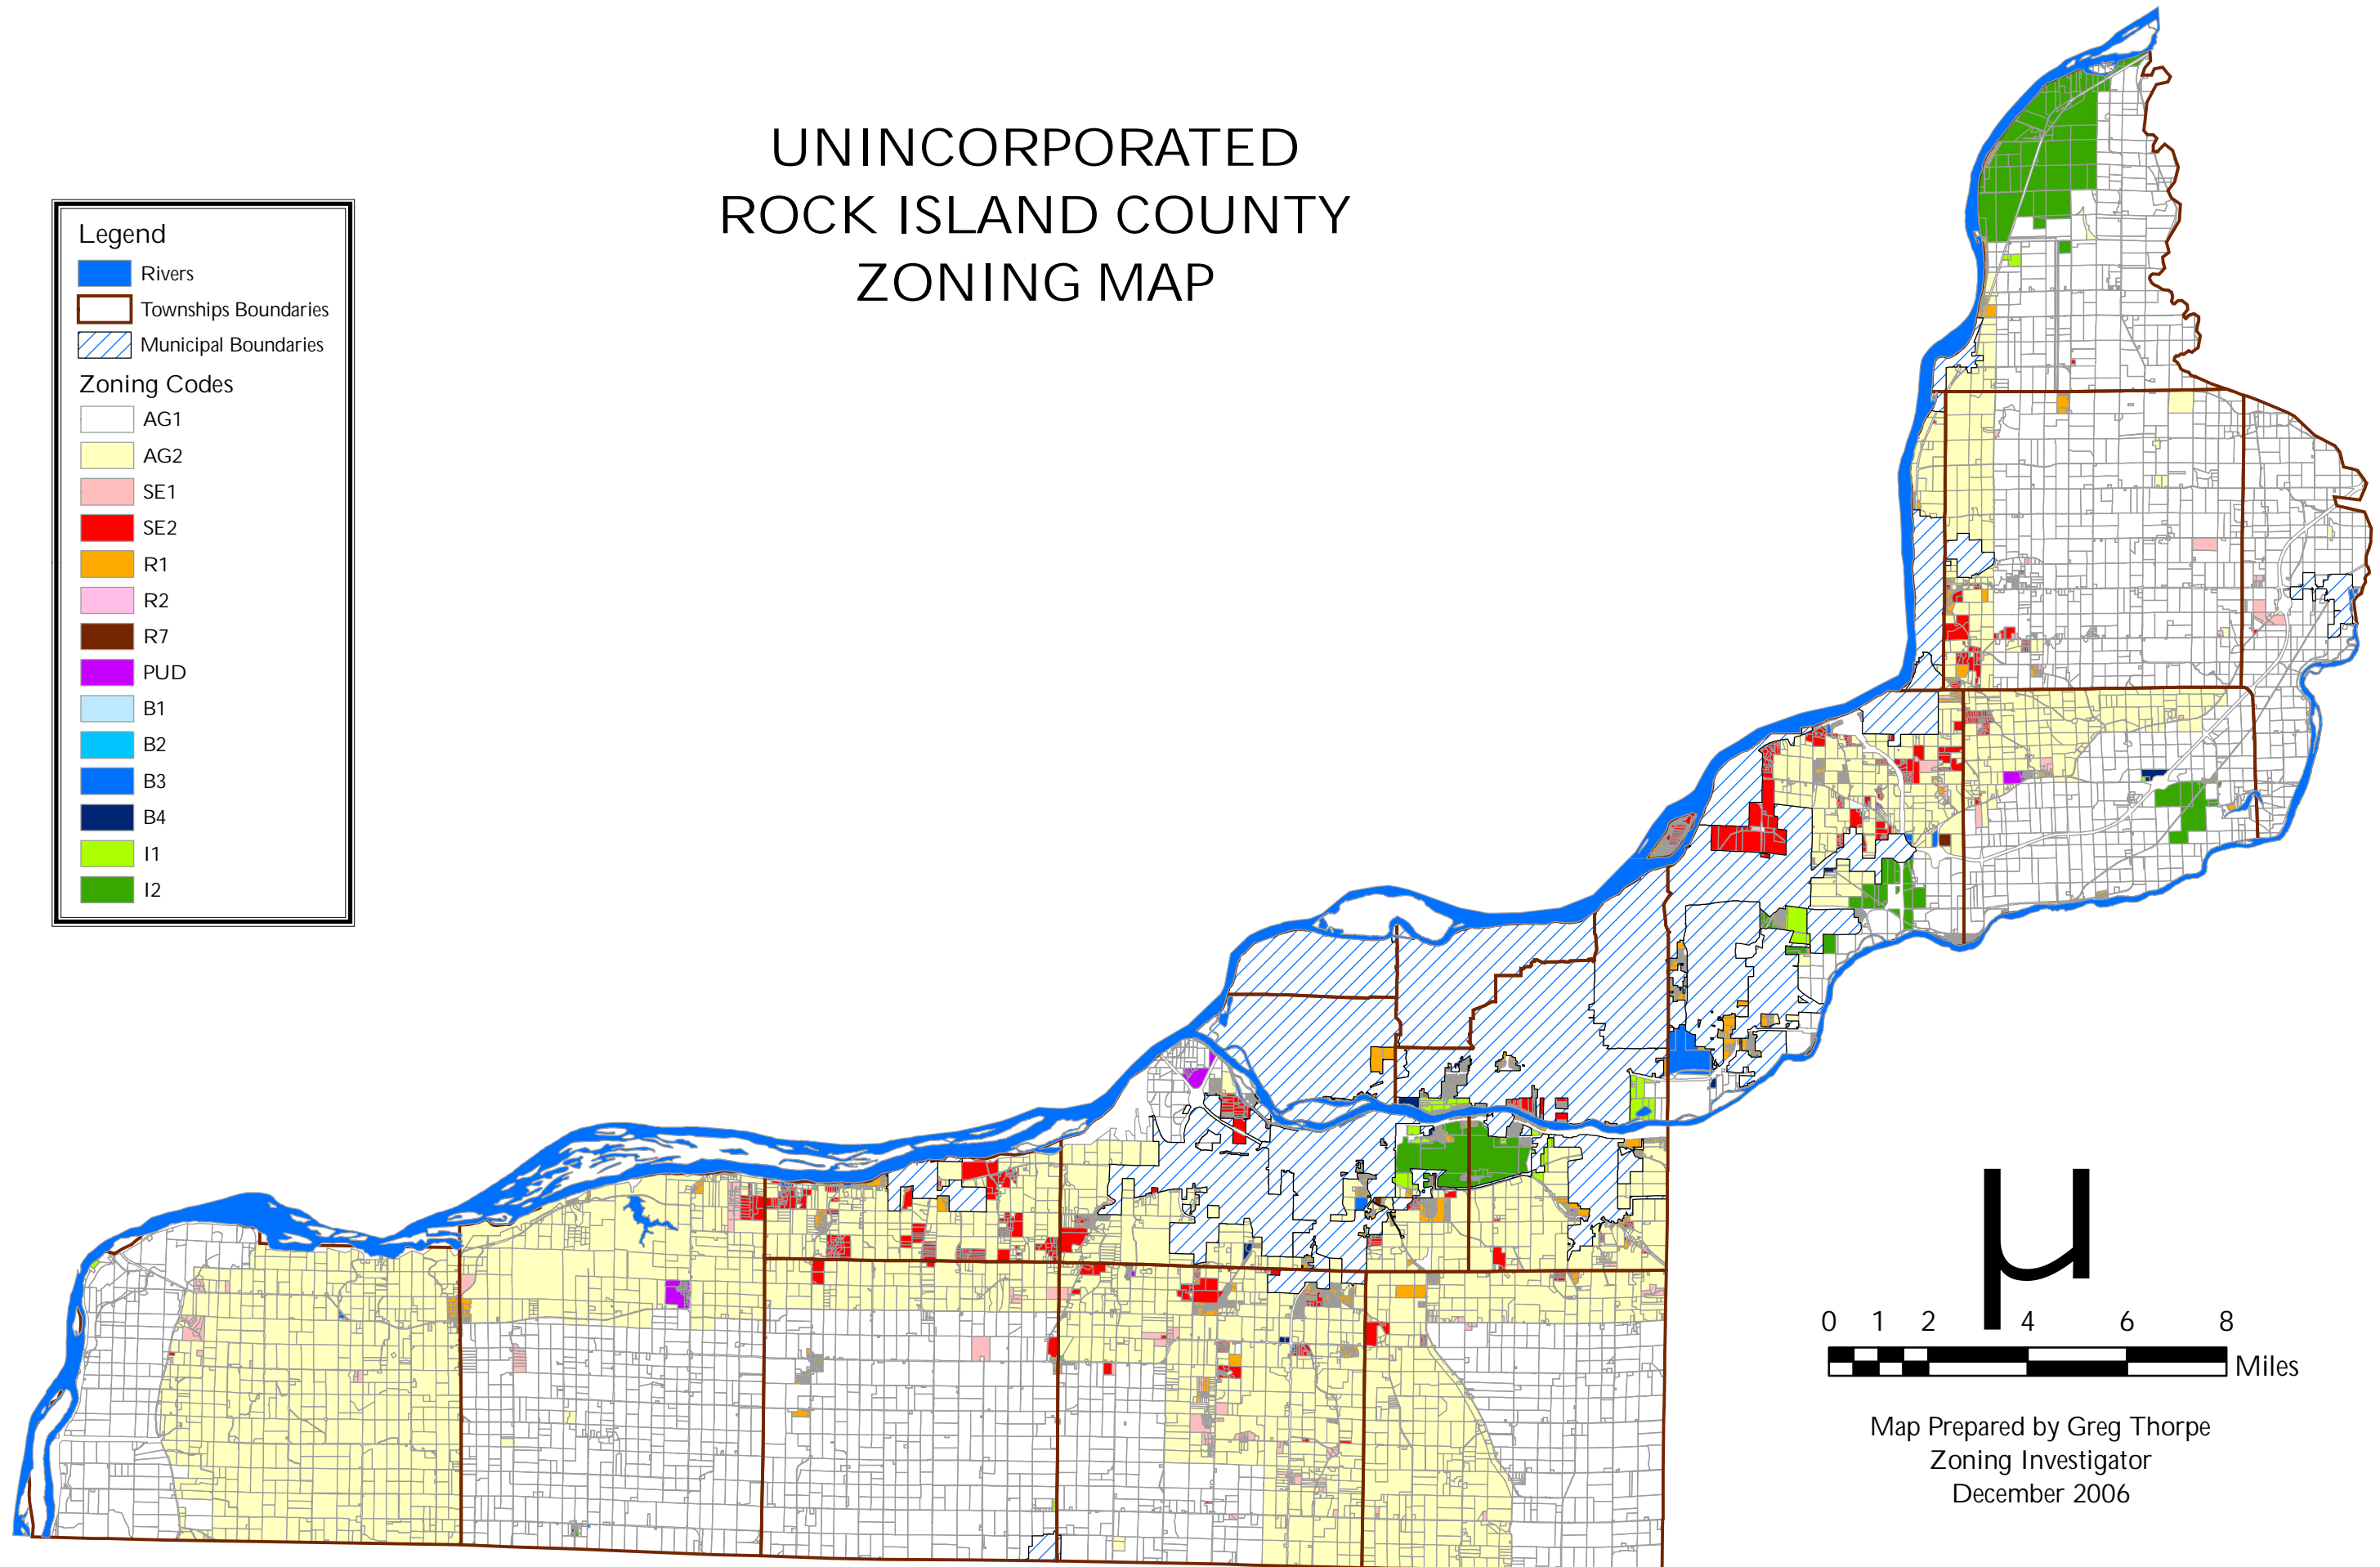

UNINCORPORATED ROCK ISLAND COUNTY ZONING MAP

Legend

- Rivers
- Townships Boundaries
- Municipal Boundaries

Zoning Codes

- AG1
- AG2
- SE1
- SE2
- R1
- R2
- R7
- PUD
- B1
- B2
- B3
- B4
- I1
- I2

Map Prepared by Greg Thorpe
Zoning Investigator
December 2006